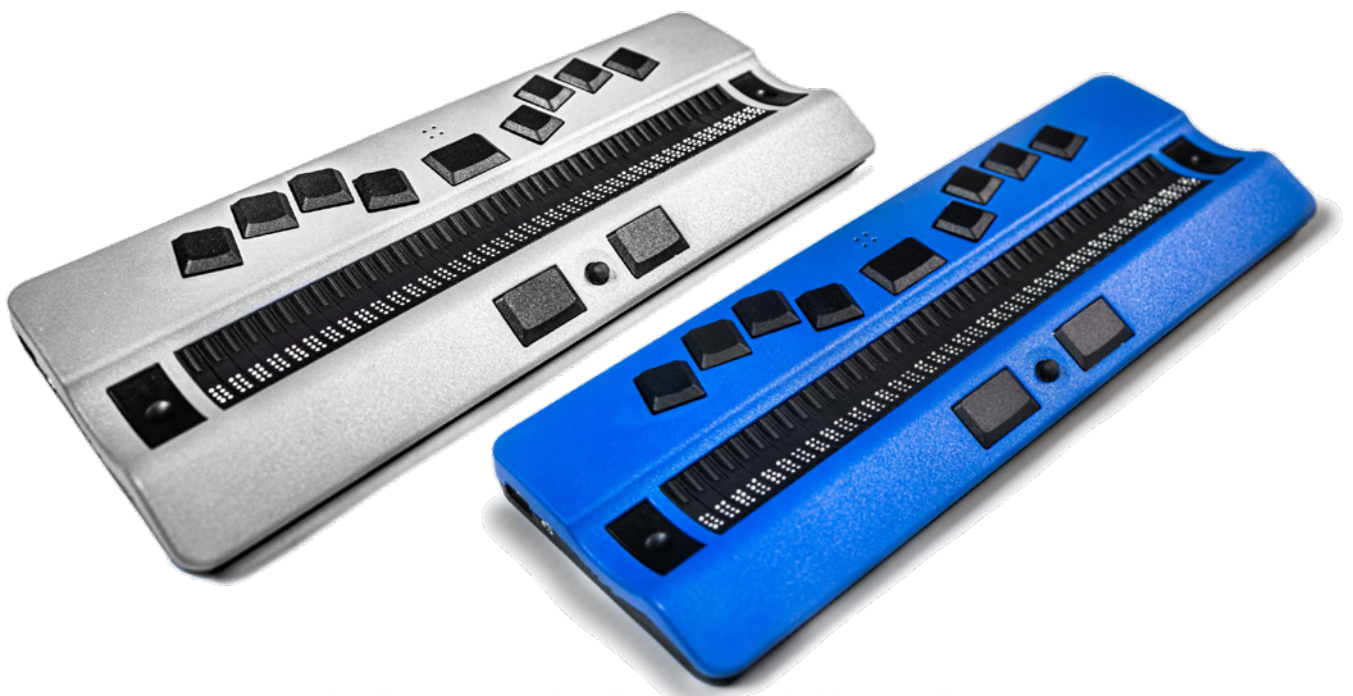

# Active Braille 2021

The ultimate 40-cell Braille display with notetaker function and multi-Bluetooth

Active Braille 2021, optionally available in blue or silver.

The Active Braille 2021 is a 40-cell Braille display and the consistent further development of the proven Active Braille. It is even more compact, ergonomically optimized with improved controls and even more functionality. The Active Braille 2021 is the ideal combination for laptop, PC and smartphone. Not only as a Braille display but also as a powerful organizer, the Active Braille 2021 convinces with space for hundreds of books (64 GB storage), an ergonomic and very quiet Braille keyboard, control key, joystick and vibration signals. Enjoy pure reading pleasure by automatically scrolling to the next book via patented ATC technology. With multi-Bluetooth and a battery life of approx.

- 40 concave braille elements with cursor routing
- adjustable Braille pin strength
- Braille keyboard, ergonomic & very quiet
- Patented ATC technology recognizes the reading position
- integrated organizer functions like editor, calculator, planner, etc.
- control key (Ctrl key)
- Multi-Bluetooth for Braille and sound with three devices simultaneously
- audio coupling with iPhone
- MP3 player, high quality stereo speakers
- vibration signals
- 64 GB memory, mass storage
- rechargeable Battery life up to 40 hours

## The ideal mobile Braille display

The Active Braille is directly usable thanks to HID technology and is immediately recognized by all screen readers e.g. JAWS, NVDA, VoiceOver. Connected via USB C, the Active Braille is controlled and charged.